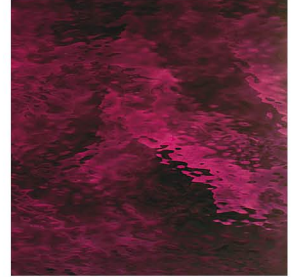

Waterglass

Spectrum Glass

Spectrum Glass
Company

Spectrum Waterglass is a natural surface texture created by stretching the hot glass sheet while it is still in state. The result is gentle, rolling waves that resemble the surface of a lake or stream. The stretching process also renders a highly pristine surface and a slightly narrower sheet. Though many imitators have tried, nature of the true Waterglass texture.

Clear
100W and I/100W
Code: SP045TM

Dark Amber
111W
Code: SP265TM

Cherry Red
151W
Code: SP649TN

Dark Purple
146W
Code: SP578TM

Pale Amber
110.2W
Code: SP228TM

Bronze
518-1W
Code: SP725TM

Ruby Red
152W
Code: SP651TN

Code: SP373TM

Deep Violet/ Pale Purple
444-1W

Code: SP584TM

Denotes glass is available
with an iridescent coating

We've taken great care to present Spectrum glass as true-to-life as possible. Since computer monitors and printers vary widely, and may not reliably portray the glass or its color, please use this sheet as a reference tool only.

Deep Steel/ Sky Blue
433-1W
Code: SP444TM

Deep Olive/ Sea Green
422-1W
Code: SP396TM

Pale Green/ Aqua Blue
423-1W
Code: SP430TM

Ruby Red/ Amber
451-20W
Code: SP642TN

Denotes glass is available
with an iridescent coating