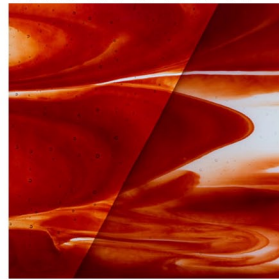

Transparent Streaky

System 96

System 96 Streaky Glass is unique! Strong puddles and streaks of colors, unique to our hand formed process, provide fabulous color contrast and long fades across the sheet surface. And, the top surface is now smoother than ever, resulting in a glossier and easy to cut sheet

White and Clear
#60-005-96
Code: SPF60-005-96

Orange and Clear
#60-2700-96
Code: SPF60-2700-96

Cobalt Blue and Clear
#60-4240-96
Code: SPF60-4240-96

Chocolate and Clear
#60-5000-96
Code: SPF60-5000-96

Black and Clear
#60-5600-96
Code: SPF60-5600-96

Grenadine Red and Clear
#60-6120-96
Code: SPF60-6120-96

Fern Green and Clear
240-72S
Code: SP5350B

Please note:

The images above are fused tiles, the area left of the diagonal stripe is fused over clear (lighter color), while the area to the right is fused over white opal (darker color).

Denotes glass is available with an iridescent coating

We've taken great care to present Spectrum glass as true-to-life as possible. Since computer monitors and printers vary widely, and may not reliably portray the glass or its color, please use this sheet as a reference tool only.