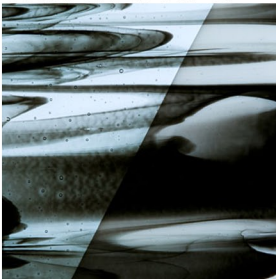

Transparent Streaky

System 96

System 96 Streaky Glass is unique! Strong puddles and streaks of colors, unique to our hand formed process, provide fabulous color contrast and long fades across the sheet surface. And, the top surface is now smoother than ever, resulting in a glossier and easy to cut sheet

White and Clear
#60-005-96
Code: SPF60-005-96

Orange and Clear
#60-2700-96
Code: SPF60-2700-96

Cobalt Blue and Clear
#60-4240-96
Code: SPF60-4240-96

Chocolate and Clear
#60-5000-96
Code: SPF60-5000-96

Black and Clear
#60-5600-96
Code: SPF60-5600-96

Grenadine Red and Clear
#60-6120-96
Code: SPF60-6120-96

Fern Green and Clear
240-72S
Code: SP5350B

Please note:

The images above are fused tiles, the area left of the diagonal stripe is fused over clear (lighter color), while the area to the right is fused over white opal (darker color).